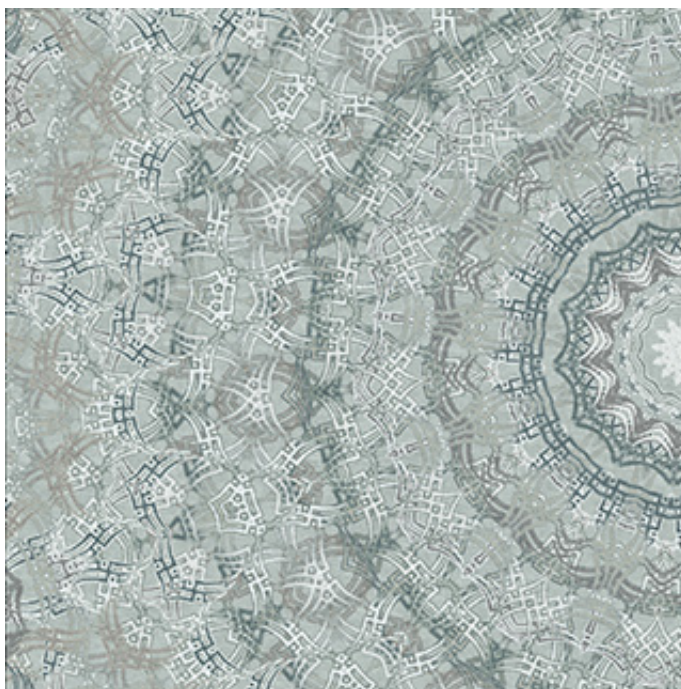

Furniture

Casegoods

Hardware

Winter Moonlight from High Country Rugs

April 27, 2015

Featuring a Persian-inspired design highlighted in varying silvery blue hues, the Winter Moonlight rug from **High Country Rugs** is hand-tufted and made in a customizable array of wools, silks, and synthetics.